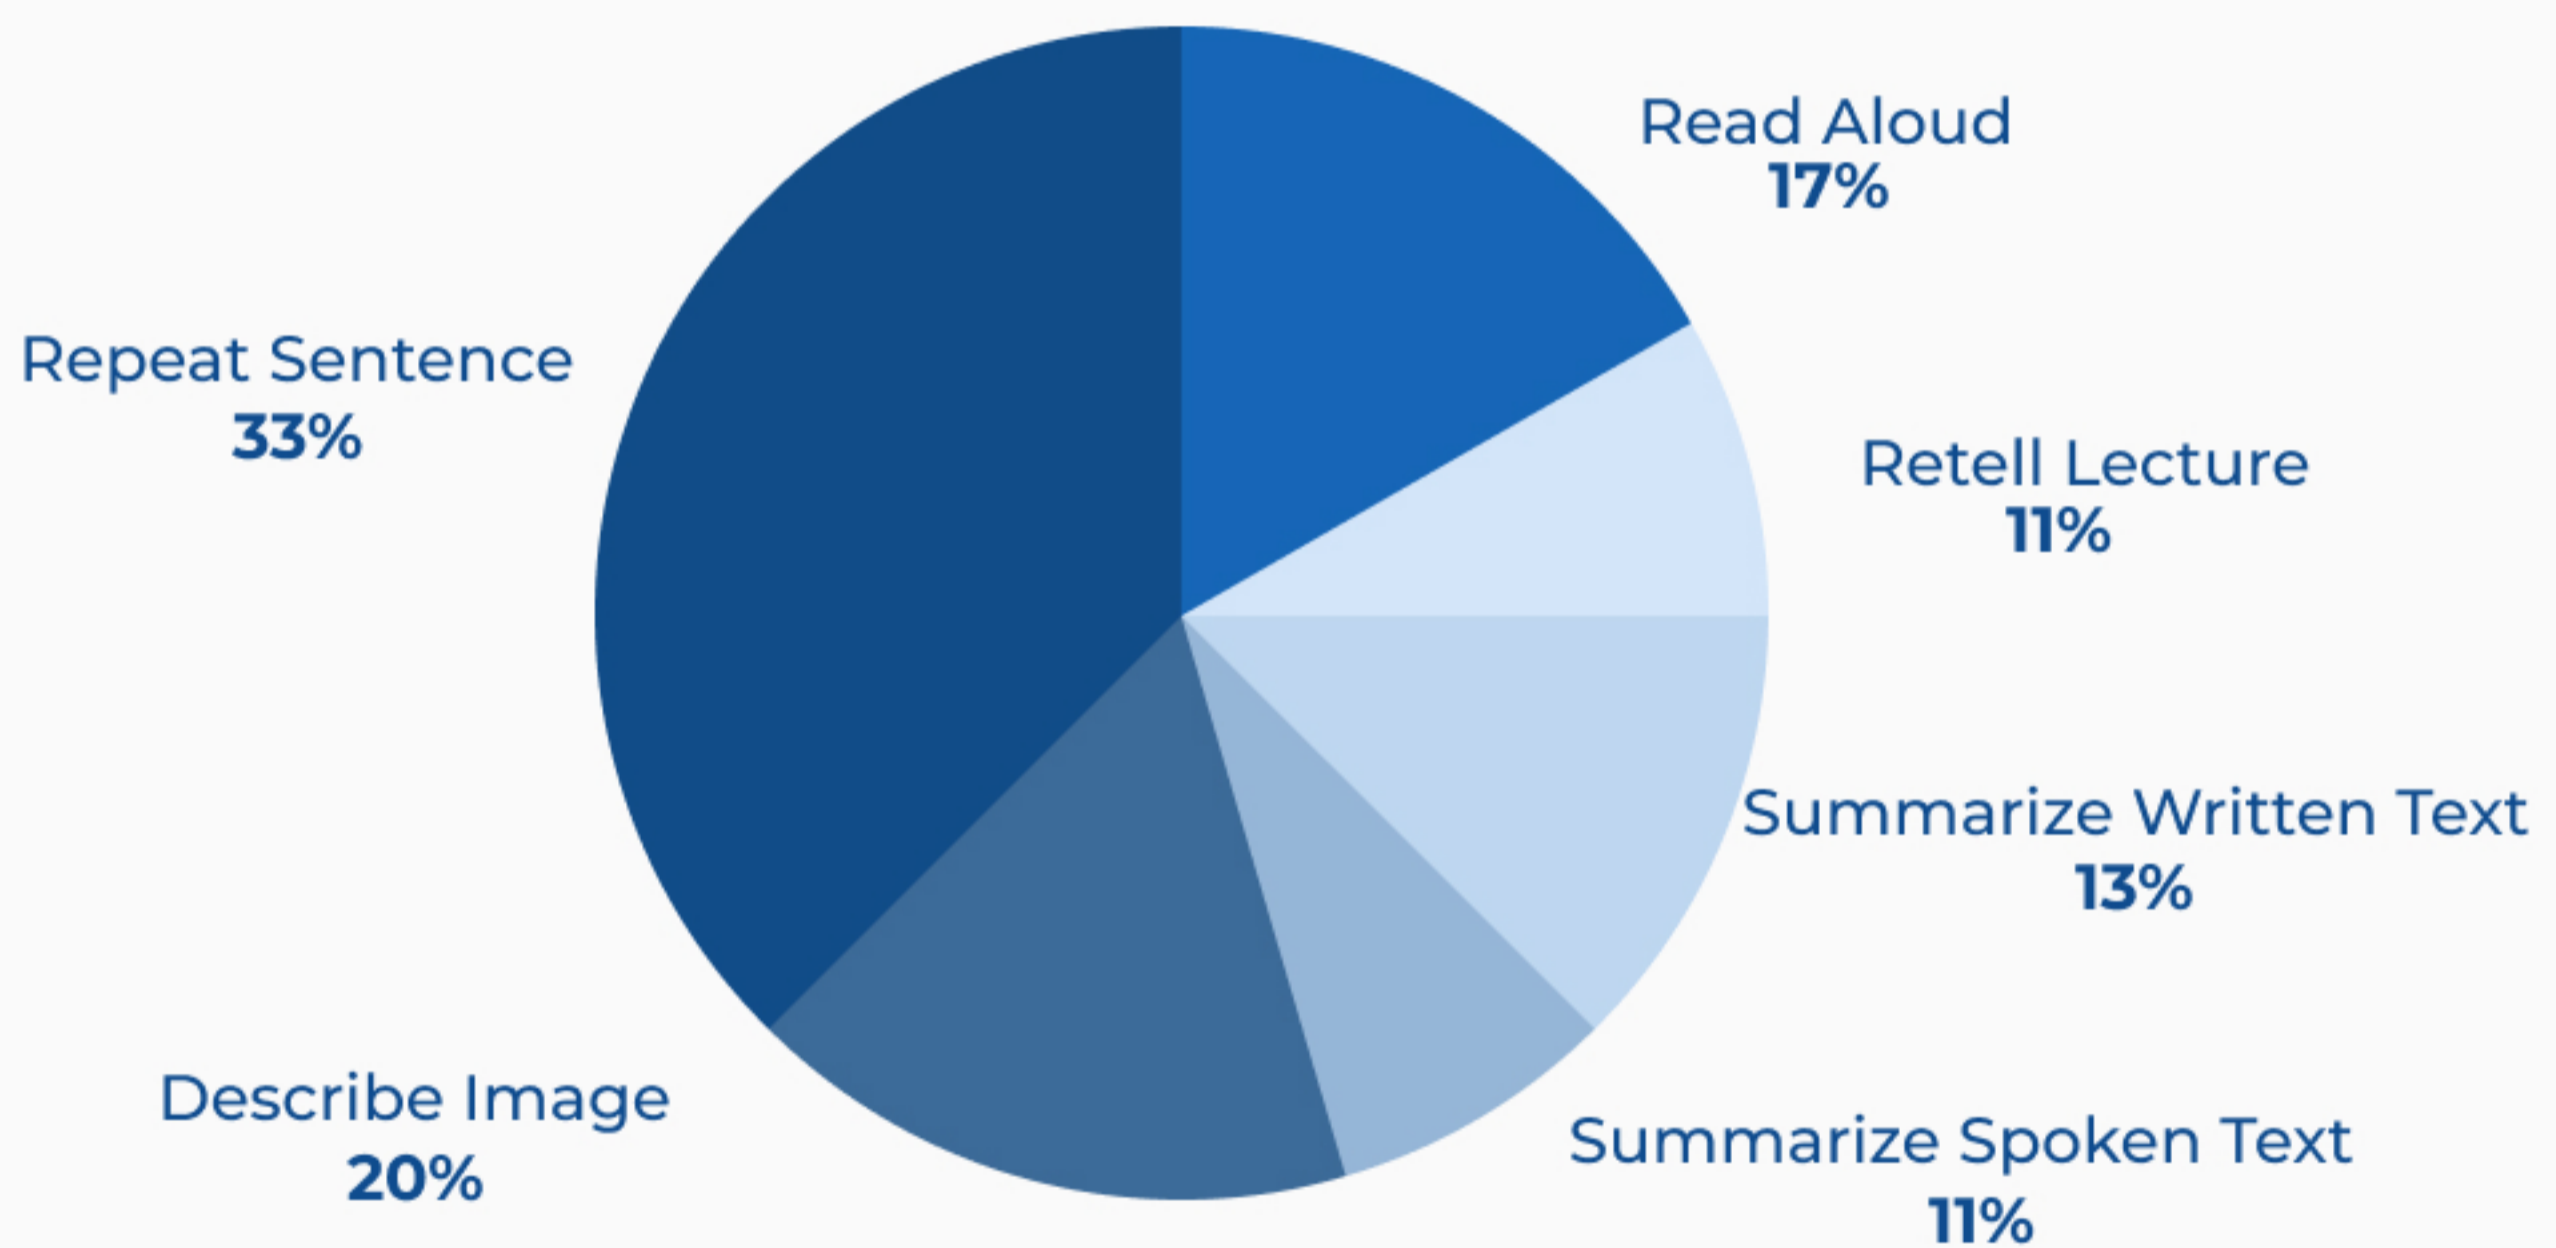

Benchmark Smart PTE Advisor

Lorem Ipsum

example@edubenchmark.com

Hi,

Thank you for choosing Benchmark Smart PTE Advisor. Check the advice below:

Existing Score	64	71	71	71

Potential Additional Achievable Marks

Question Type	Listening	Reading	Speaking	Writing
Repeat Sentence Speaking	10	-	12	-
Describe Image Speaking	-	-	11	-
Read Aloud Speaking	-	6	6	-
Retell Lecture Speaking	4	-	4	-
Summarize Written text Writing	-	2	-	2
Summarize Spoken Text Listening	1	-	-	2
Estimated Achievable Score	79	79	89	80

Edubenchmark.Com

Effort Recommendation

* Advice given is based on keeping the existing marks as constant in future attempts

* Advice given is for training purpose only & Benchmark Education Solutions takes no responsibility of how the advice is applied and its outcome

Benchmark Education Team

EduBenchmark.com

info@edubenchmark.com